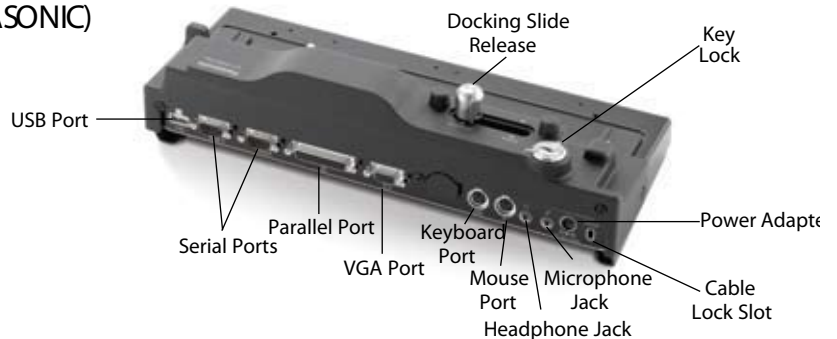

DOCKS, MOUNTS AND REPLICATORS

Panasonic and its partners design a series of docks, mounts and replicators compatible with a variety of our durable Toughbook® computers. In one simple step, attach to standard peripherals such as printers, monitors and input devices. See the models available for your Toughbook below.

TOUGHBOOK MINI DOCK BOX REPLICATORS (PANASONIC)

CF-VEBU05BU (T8 & W8)

CF-VEBU08U (F8)

CF-VEBU06W (74)

TOUGHBOOK 52 DESKTOP PORT REPLICATOR (PANASONIC)

CF-VEB522M

FRONT VIEW

REAR VIEW

TOUGHBOOK 30 DESKTOP PORT REPLICATOR (PANASONIC)

CF-VEB272A2W

FRONT VIEW

REAR VIEW

TOUGHBOOK 19 DESKTOP PORT REPLICATOR (PANASONIC)

CF-VEB181AU

FRONT VIEW

REAR VIEW

TOUGHBOOK19 VEHICLE-MOUNT PORT REPLICATOR (PANASONIC)

CF-WEB184AC

TOP VIEW

BOTTOM VIEW

TOUGHBOOK30 VEHICLE-MOUNT PORT REPLICATORS (PANASONIC)

CF-WEB301M, CF-WEB301MA (single pass-through) & CF-WEB301MB (dual pass-through)