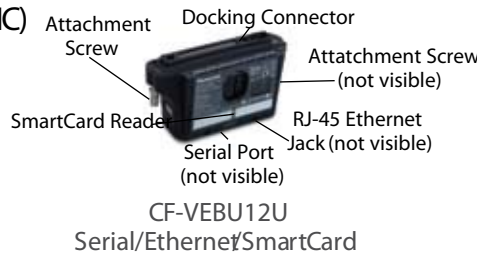

TOUGHBOOK19 VEHICLE-MOUNT PORT REPLICATOR (PANASONIC)

CF-WEB184AC

TOP VIEW

BOTTOM VIEW

TOUGHBOOK30 VEHICLE-MOUNT PORT REPLICATORS (PANASONIC)

CF-WEB301M, CF-WEB301MA (single pass-through) & CF-WEB301MB (dual pass-through)

TOP VIEW

CF-WEB301MB
BOTTOM VIEW

TOUGHBOOKU1 VEHICLE DOCK (HAVIS)

DS.CFU1 (full connectivity), DS.CFU1.HGD (full connectivity with dual pass-through) & DS.CFU1.CDL (no electronics)

DS.CFU1.HGD
FRONT VIEW

DS.CFU1
TOP VIEW

TOUGHBOOKU1 MINI-DOCKS (PANASONIC)

CF-VCRU11U
Magnetic Stripe Reader

CF-VEBU12U
Serial/Ethernet/SmartCard

CF-VEBU13U
Serial/Ethernet

TOUGHBOOKU1 DESKTOP CRADLE (PANASONIC)

CF-VEBU11U

FRONT VIEW

REAR VIEW