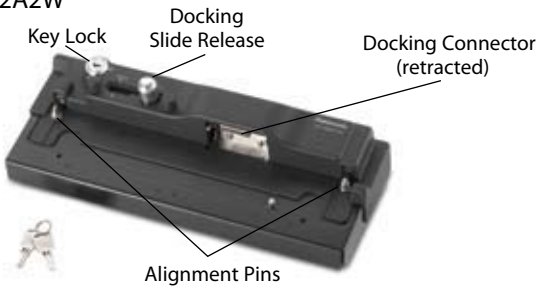

DOCKS, MOUNTS AND REPLICATORS

Panasonic and its partners design a series of docks, mounts and replicators compatible with a variety of our durable Toughbook® computers. In one simple step, attach to standard peripherals such as printers, monitors and input devices. See the models available for your Toughbook below.

TOUGHBOOK MINI DOCK BOX REPLICATORS (PANASONIC)

CF-VEBU05BU (T8 & W8)

CF-VEBU08U (F8)

CF-VEBU06W (74)

TOUGHBOOK 52 DESKTOP PORT REPLICATOR (PANASONIC)

CF-VEB522M

FRONT VIEW

REAR VIEW

TOUGHBOOK 30 DESKTOP PORT REPLICATOR (PANASONIC)

CF-VEB272A2W

FRONT VIEW

REAR VIEW

TOUGHBOOK 19 DESKTOP PORT REPLICATOR (PANASONIC)

CF-VEB181AU

FRONT VIEW

REAR VIEW

TOUGHBOOK19 VEHICLE-MOUNT PORT REPLICATOR (PANASONIC)

CF-WEB184AC

TOP VIEW

BOTTOM VIEW

TOUGHBOOK30 VEHICLE-MOUNT PORT REPLICATORS (PANASONIC)

CF-WEB301M, CF-WEB301MA (single pass-through) & CF-WEB301MB (dual pass-through)