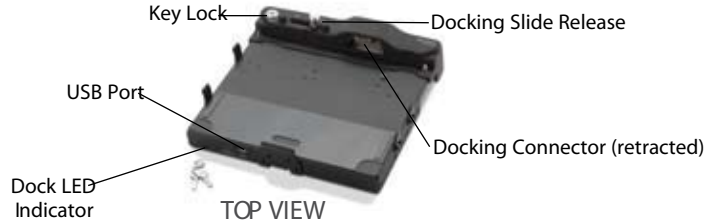

TOUGHBOOK19 VEHICLE-MOUNT PORT REPLICATOR (PANASONIC)

CF-WEB184AC

TOP VIEW

BOTTOM VIEW

TOUGHBOOK30 VEHICLE-MOUNT PORT REPLICATORS (PANASONIC)

CF-WEB301M, CF-WEB301MA (single pass-through) & CF-WEB301MB (dual pass-through)