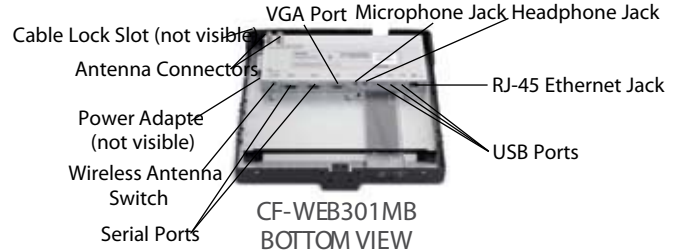

CF-WEB301MB
BOTTOM VIEW

TOUGHBOOKU1 VEHICLE DOCK (HAVIS)

DS.CFU1 (full connectivity), DS.CFU1.HGD (full connectivity with dual pass-through) & DS.CFU1.CDL (no electronics)