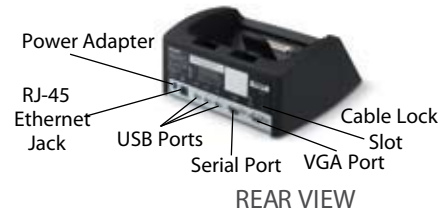

TOUGHBOOKU1 MINI-DOCKS (PANASONIC)

CF-VCRU11U
Magnetic Stripe Reader

CF-VEBU12U
Serial/Ethernet/SmartCard

CF-VEBU13U
Serial/Ethernet

TOUGHBOOKU1 DESKTOP CRADLE (PANASONIC)

CF-VEBU11U

FRONT VIEW

REAR VIEW