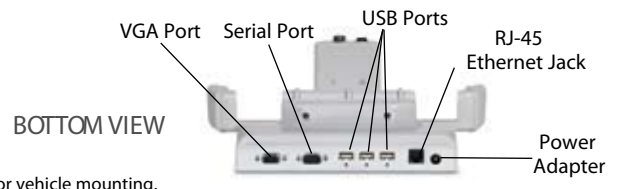

TOUGHBOOKH1 DESKTOP CRADLE (PANASONIC)

CF-VEBH11U

FRONT VIEW

REAR VIEW

TOUGHBOOKH1 UNIVERSAL MOUNTING SOLUTIONS* (GAMBER JOHNSON)

7160-0166 (full connectivity) & 7160-0167 (no electronics)

FRONT VIEW

BOTTOM VIEW