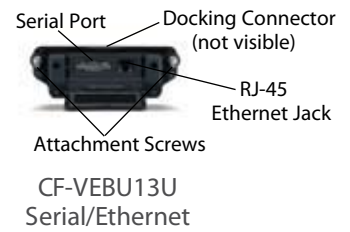

TOUGHBOOK19 VEHICLE-MOUNT PORT REPLICATOR (PANASONIC)

CF-WEB184AC

TOP VIEW

BOTTOM VIEW

TOUGHBOOK30 VEHICLE-MOUNT PORT REPLICATORS (PANASONIC)

CF-WEB301M, CF-WEB301MA (single pass-through) & CF-WEB301MB (dual pass-through)

TOP VIEW

CF-WEB301MB
BOTTOM VIEW

TOUGHBOOKU1 VEHICLE DOCK (HAVIS)

DS.CFU1 (full connectivity), DS.CFU1.HGD (full connectivity with dual pass-through) & DS.CFU1.CDL (no electronics)

DS.CFU1.HGD
FRONT VIEW

DS.CFU1
TOP VIEW

TOUGHBOOKU1 MINI-DOCKS (PANASONIC)

CF-VCRU11U
Magnetic Stripe Reader

CF-VEBU12U
Serial/Ethernet/SmartCard

CF-VEBU13U
Serial/Ethernet

TOUGHBOOKU1 DESKTOP CRADLE (PANASONIC)

CF-VEBU11U

FRONT VIEW

REAR VIEW