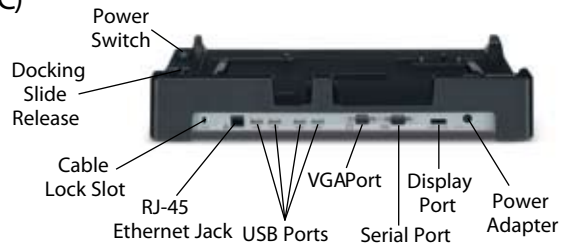

DOCKS, MOUNTS AND REPLICATORS

Panasonic and its partners design a series of docks, mounts and replicators compatible with a variety of our durable Toughbook® computers. In one simple step, attach to standard peripherals such as printers, monitors and input devices. See the models available for your Toughbook below.

TOUGHBOOK MINI DOCK BOX REPLICATORS (PANASONIC)

CF-VEBU05BU (T8 & W8)

CF-VEBU08U (F8)

CF-VEBU06W (74)

TOUGHBOOK 52 DESKTOP PORT REPLICATOR (PANASONIC)

CF-VEB522M

FRONT VIEW

REAR VIEW

TOUGHBOOK 30 DESKTOP PORT REPLICATOR (PANASONIC)

CF-VEB272A2W

FRONT VIEW

REAR VIEW

TOUGHBOOK 19 DESKTOP PORT REPLICATOR (PANASONIC)

CF-VEB181AU

FRONT VIEW

REAR VIEW

TOUGHBOOK19 VEHICLE-MOUNT PORT REPLICATOR (PANASONIC)

CF-WEB184AC

TOP VIEW

BOTTOM VIEW

TOUGHBOOK30 VEHICLE-MOUNT PORT REPLICATORS (PANASONIC)

CF-WEB301M, CF-WEB301MA (single pass-through) & CF-WEB301MB (dual pass-through)