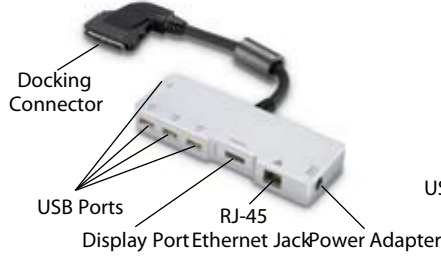

DOCKS, MOUNTS AND REPLICATORS

Panasonic and its partners design a series of docks, mounts and replicators compatible with a variety of our durable Toughbook® computers. In one simple step, attach to standard peripherals such as printers, monitors and input devices. See the models available for your Toughbook below.

TOUGHBOOK MINI DOCK BOX REPLICATORS (PANASONIC)

CF-VEBU05BU (T8 & W8)

CF-VEBU08U (F8)

CF-VEBU06W (74)

TOUGHBOOK 52 DESKTOP PORT REPLICATOR (PANASONIC)

CF-VEB522M

FRONT VIEW

REAR VIEW

TOUGHBOOK19 VEHICLE-MOUNT PORT REPLICATOR (PANASONIC)

CF-WEB184AC

TOP VIEW

BOTTOM VIEW

TOUGHBOOK30 VEHICLE-MOUNT PORT REPLICATORS (PANASONIC)

CF-WEB301M, CF-WEB301MA (single pass-through) & CF-WEB301MB (dual pass-through)