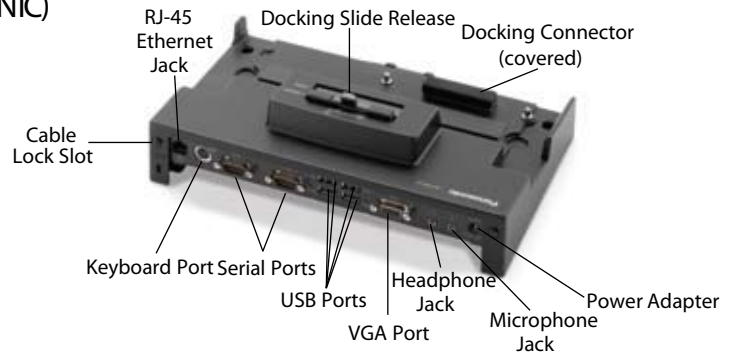

DOCKS, MOUNTS AND REPLICATORS

Panasonic and its partners design a series of docks, mounts and replicators compatible with a variety of our durable Toughbook® computers. In one simple step, attach to standard peripherals such as printers, monitors and input devices. See the models available for your Toughbook below.

TOUGHBOOK 30 DESKTOP PORT REPLICATOR (PANASONIC)

CF-VEB272A2W

FRONT VIEW

REAR VIEW

TOUGHBOOK 19 DESKTOP PORT REPLICATOR (PANASONIC)

CF-VEB181AU

FRONT VIEW

REAR VIEW

TOUGHBOOK19 VEHICLE-MOUNT PORT REPLICATOR (PANASONIC)

CF-WEB184AC

TOP VIEW

BOTTOM VIEW

TOUGHBOOK30 VEHICLE-MOUNT PORT REPLICATORS (PANASONIC)

CF-WEB301M, CF-WEB301MA (single pass-through) & CF-WEB301MB (dual pass-through)

TOP VIEW

CF-WEB301MB
BOTTOM VIEW

TOUGHBOOKU1 VEHICLE DOCK (HAVIS)

DS.CFU1 (full connectivity), DS.CFU1.HGD (full connectivity with dual pass-through) & DS.CFU1.CDL (no electronics)

DS.CFU1.HGD
FRONT VIEW

DS.CFU1
TOP VIEW