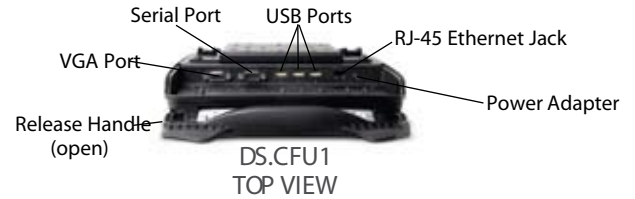

TOP VIEW

CF-WEB301MB
BOTTOM VIEW

TOUGHBOOKU1 VEHICLE DOCK (HAVIS)

DS.CFU1 (full connectivity), DS.CFU1.HGD (full connectivity with dual pass-through) & DS.CFU1.CDL (no electronics)

DS.CFU1.HGD
FRONT VIEW

DS.CFU1
TOP VIEW

TOUGHBOOKU1 MINI-DOCKS (PANASONIC)

CF-VCRU11U
Magnetic Stripe Reader

CF-VEBU12U
Serial/Ethernet/SmartCard

CF-VEBU13U
Serial/Ethernet

TOUGHBOOKU1 DESKTOP CRADLE (PANASONIC)

CF-VEBU11U

FRONT VIEW

REAR VIEW