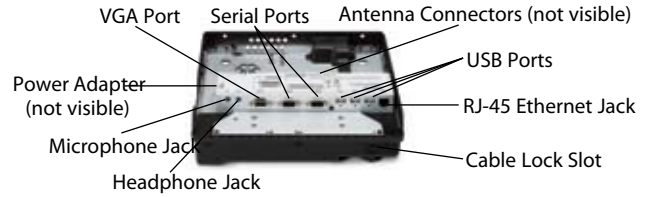

BOTTOM VIEW