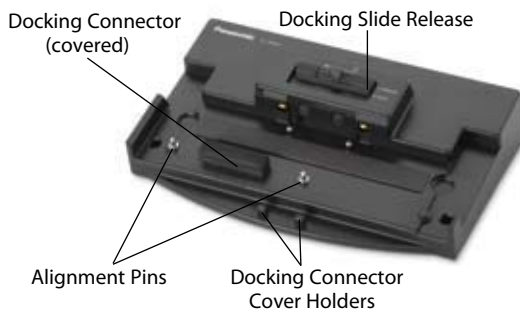

DOCKS, MOUNTS AND REPLICATORS

Panasonic and its partners design a series of docks, mounts and replicators compatible with a variety of our durable Toughbook® computers. In one simple step, attach to standard peripherals such as printers, monitors and input devices. See the models available for your Toughbook below.

TOUGHBOOK 30 DESKTOP PORT REPLICATOR (PANASONIC)

CF-VEB272A2W

FRONT VIEW

REAR VIEW

TOUGHBOOK 19 DESKTOP PORT REPLICATOR (PANASONIC)

CF-VEB181AU

FRONT VIEW

REAR VIEW

TOUGHBOOK19 VEHICLE-MOUNT PORT REPLICATOR (PANASONIC)

CF-WEB184AC

TOP VIEW

BOTTOM VIEW

TOUGHBOOK30 VEHICLE-MOUNT PORT REPLICATORS (PANASONIC)

CF-WEB301M, CF-WEB301MA (single pass-through) & CF-WEB301MB (dual pass-through)

TOP VIEW

CF-WEB301MB
BOTTOM VIEW

TOUGHBOOKU1 VEHICLE DOCK (HAVIS)

DS.CFU1 (full connectivity), DS.CFU1.HGD (full connectivity with dual pass-through) & DS.CFU1.CDL (no electronics)

DS.CFU1.HGD
FRONT VIEW

DS.CFU1
TOP VIEW