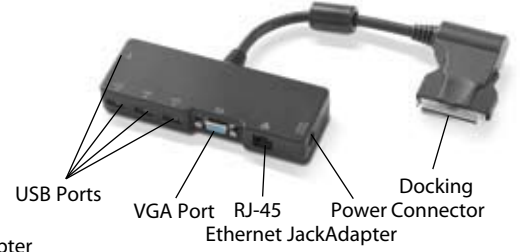

DOCKS, MOUNTS AND REPLICATORS

Panasonic and its partners design a series of docks, mounts and replicators compatible with a variety of our durable Toughbook® computers. In one simple step, attach to standard peripherals such as printers, monitors and input devices. See the models available for your Toughbook below.

TOUGHBOOK MINI DOCK BOX REPLICATORS (PANASONIC)

CF-VEBU05BU (T8 & W8)

CF-VEBU08U (F8)

CF-VEBU06W (74)

TOUGHBOOK 52 DESKTOP PORT REPLICATOR (PANASONIC)

CF-VEB522M

FRONT VIEW

REAR VIEW

TOUGHBOOK 30 DESKTOP PORT REPLICATOR (PANASONIC)

CF-VEB272A2W

FRONT VIEW

REAR VIEW

TOUGHBOOK 19 DESKTOP PORT REPLICATOR (PANASONIC)

CF-VEB181AU

FRONT VIEW

REAR VIEW

TOUGHBOOK19 VEHICLE-MOUNT PORT REPLICATOR (PANASONIC)

CF-WEB184AC

TOP VIEW

BOTTOM VIEW

TOUGHBOOK30 VEHICLE-MOUNT PORT REPLICATORS (PANASONIC)

CF-WEB301M, CF-WEB301MA (single pass-through) & CF-WEB301MB (dual pass-through)