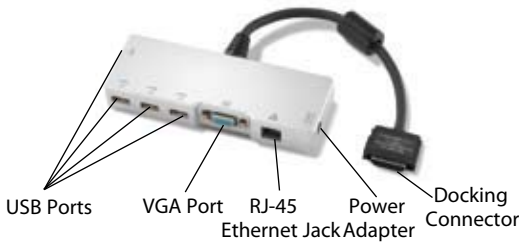

DOCKS, MOUNTS AND REPLICATORS

Panasonic and its partners design a series of docks, mounts and replicators compatible with a variety of our durable Toughbook® computers. In one simple step, attach to standard peripherals such as printers, monitors and input devices. See the models available for your Toughbook below.

TOUGHBOOK MINI DOCK BOX REPLICATORS (PANASONIC)

CF-VEBU05BU (T8 & W8)

CF-VEBU08U (F8)

CF-VEBU06W (74)

TOUGHBOOK 52 DESKTOP PORT REPLICATOR (PANASONIC)

CF-VEB522M

FRONT VIEW

REAR VIEW

TOUGHBOOK19 VEHICLE-MOUNT PORT REPLICATOR (PANASONIC)

CF-WEB184AC

TOP VIEW

BOTTOM VIEW

TOUGHBOOK30 VEHICLE-MOUNT PORT REPLICATORS (PANASONIC)

CF-WEB301M, CF-WEB301MA (single pass-through) & CF-WEB301MB (dual pass-through)

TOP VIEW

CF-WEB301MB
BOTTOM VIEW

TOUGHBOOKU1 VEHICLE DOCK (HAVIS)

DS.CFU1 (full connectivity), DS.CFU1.HGD (full connectivity with dual pass-through) & DS.CFU1.CDL (no electronics)

DS.CFU1.HGD
FRONT VIEW

DS.CFU1
TOP VIEW