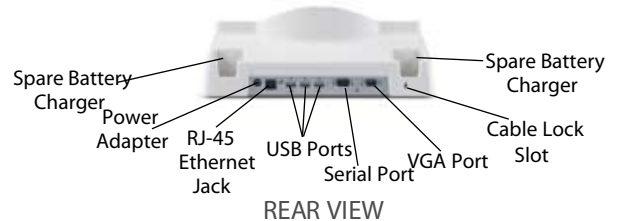

REAR VIEW

REAR VIEW

TOUGHBOOKH1 UNIVERSAL MOUNTING SOLUTIONS* (GAMBER JOHNSON)

7160-0166 (full connectivity) & 7160-0167 (no electronics)